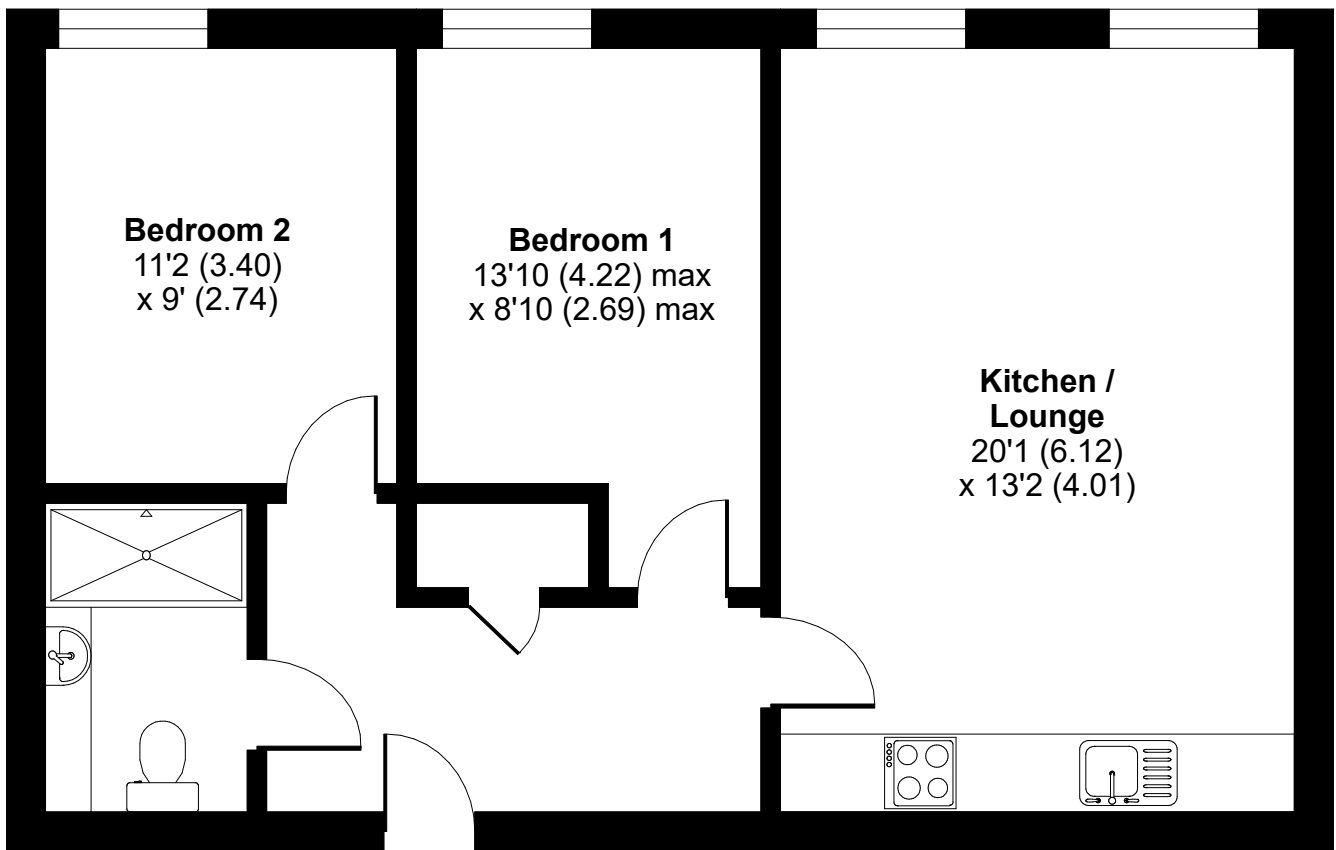

# Greenhouse, Beeston Road, Leeds, LS11

Approximate Area = 624 sq ft / 58 sq m

For identification only - Not to scale

**FIFTH FLOOR**